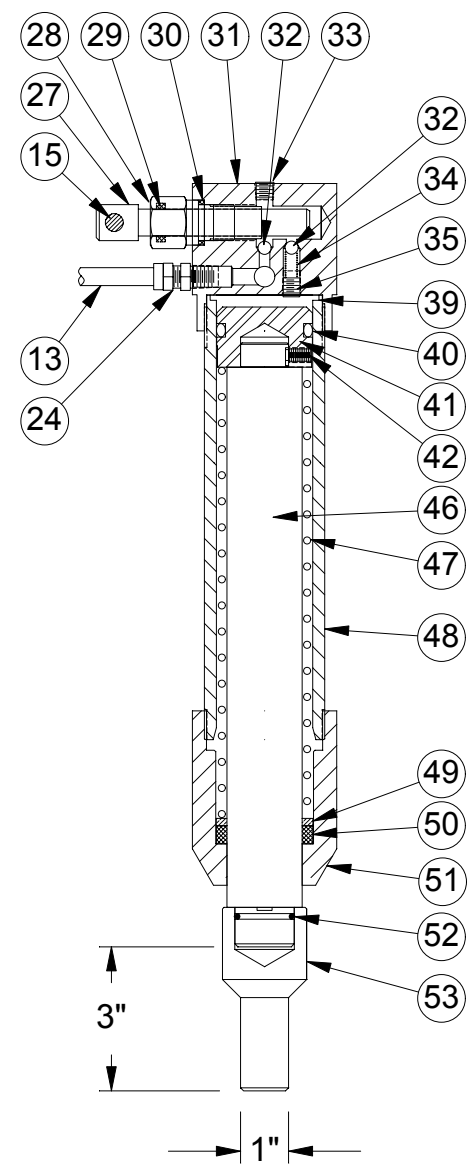

LP-500 10 TON ARBOR PRESS

DEVIN LP-500 PARTS LIST

ITEM	PART NUMBER	NO. REQ'D	NAME
1	P-500-3-10	1	COVER PLATE
2	P-500-3-11	4	COVER PLATE SCREW
3	P-500-9-1	1	MODEL & SERIAL NO. PLATE
5	P-500-3-9	2	SIDE COVER PLATE
6	P-500-6-12	1	OIL RESERVOIR (NOT SHOWN)
7	P-500-6-10	1	SCREW, PUMP LEVER
8	P-500-6-1	1	SHAFT, PUMP HANDLE
9	P-500-6-13	1	THUMB SCREW, SHAFT
10	P-500-6-7	1	RING, HANDLE
11	P-500-6-9	1	KEY, LEVER
12	P-500-6-2	1	LEVER, SHAFT
13	P-500-6-15	1	TUBE, SUCTION
14	P-500-6-4	2	LINK, PLUNGER
15	P-500-6-5	2	PIN, LINK
16	P-500-8-1	1	DECAL SET
18	P-500-6-3	1	PUMP HANDLE
19	P-500-7-2	2	"VEE" BLOCK
20	P-500-7-1	1	REST PLATE
21	P-500-3	1	PRESS FRAME
24	P-500-6-17	2	SUCTION FITTING W/ SLEEVE AND NUT
27	P-500-4-2	1	PUMP PLUNGER
28	P-500-4-3	1	PLUNGER SLEEVE
29	P-500-4-17	1	PLUNGER PACKING
30	P-500-4-4	1	SLEEVE GASKET
31	P-500-4-1	1	PUMP BODY
32	P-500-4-16	2	BALL, INLET & DISCHARGE
33	P-500-4-12	1	PLUG, INLET VALVE HOLE
34	P-500-4-6	1	SPRING, DISCHARGE VALVE
35	P-500-4-11	1	PLUG, DISCHARGE VALVE HOLE
36	P-500-4-8	1	"O"RING, RELEASE VALVE
38	P-500-6-8	4	SNAP RING, LINK PIN
39	P-500-5-12	1	"O"RING, CYLINDER SEAL
40	P-500-5-2	1	PACKING, PISTON
41	P-500-5-4	1	PISTON
42	P-500-5-3	1	SCREW, PISTON
46	P-500-5-6	1	RAM
47	P-500-5-5	1	PISTON RETURN SPRING
48	P-500-5-1	1	CYLINDER
49	P-500-5-15	1	WIPER WASHER
50	P-500-5-14	1	RAM WIPER
51	P-500-5-7	1	CYLINDER HEAD
52	P-500-5-9	1	RETAINING RING, RAM EXTENSION
53	P-500-5-8	1	RAM EXTENSION
54	P-500-7-3	1	GAGE, PRESSURE
56	P-500-4-7	1	SPRING, SAFETY VALVE