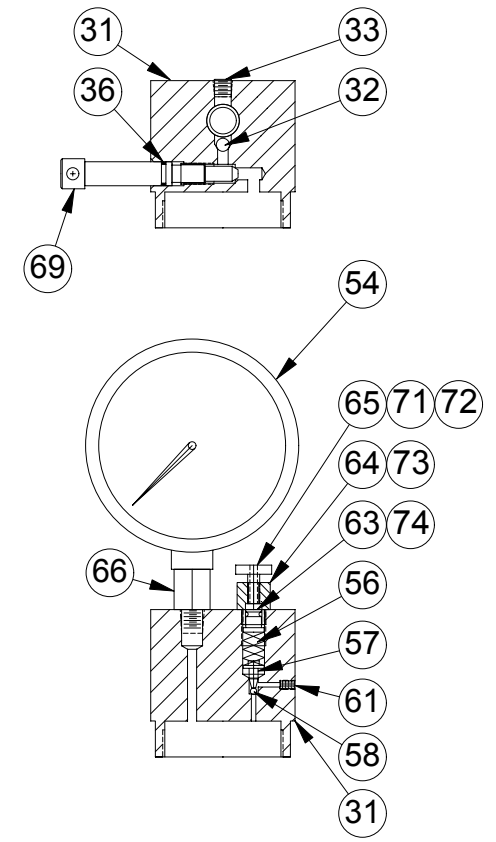

LP-500 10 TON ARBOR PRESS

DEVIN LP-500 PARTS LIST

ITEM	PART NUMBER	NO. REQ'D	NAME
1	P-500-3-10	1	COVER PLATE
2	P-500-3-11	4	COVER PLATE SCREW
3	P-500-9-1	1	MODEL & SERIAL NO. PLATE
5	P-500-3-9	2	SIDE COVER PLATE
6	P-500-6-12	1	OIL RESERVOIR (NOT SHOWN)
7	P-500-6-10	1	SCREW, PUMP LEVER
8	P-500-6-1	1	SHAFT, PUMP HANDLE
9	P-500-6-13	1	THUMB SCREW, SHAFT
10	P-500-6-7	1	RING, HANDLE
11	P-500-6-9	1	KEY, LEVER
12	P-500-6-2	1	LEVER, SHAFT
13	P-500-6-15	1	TUBE, SUCTION
14	P-500-6-4	2	LINK, PLUNGER
15	P-500-6-5	2	PIN, LINK
16	P-500-8-1	1	DECAL SET
18	P-500-6-3	1	PUMP HANDLE
19	P-500-7-2	2	"VEE" BLOCK
20	P-500-7-1	1	REST PLATE
21	P-500-3	1	PRESS FRAME
24	P-500-6-17	2	SUCTION FITTING W/ SLEEVE AND NUT
27	P-500-4-2	1	PUMP PLUNGER
28	P-500-4-3	1	PLUNGER SLEEVE
29	P-500-4-17	1	PLUNGER PACKING
30	P-500-4-4	1	SLEEVE GASKET
31	P-500-4-1	1	PUMP BODY
32	P-500-4-16	2	BALL, INLET & DISCHARGE
33	P-500-4-12	1	PLUG, INLET VALVE HOLE
34	P-500-4-6	1	SPRING, DISCHARGE VALVE
35	P-500-4-11	1	PLUG, DISCHARGE VALVE HOLE
36	P-500-4-8	1	"O"RING, RELEASE VALVE
38	P-500-6-8	4	SNAP RING, LINK PIN
39	P-500-5-12	1	"O"RING, CYLINDER SEAL
40	P-500-5-2	1	PACKING, PISTON
41	P-500-5-4	1	PISTON
42	P-500-5-3	1	SCREW, PISTON
46	P-500-5-6	1	RAM
47	P-500-5-5	1	PISTON RETURN SPRING
48	P-500-5-1	1	CYLINDER
49	P-500-5-15	1	WIPER WASHER
50	P-500-5-14	1	RAM WIPER
51	P-500-5-7	1	CYLINDER HEAD
52	P-500-5-9	1	RETAINING RING, RAM EXTENSION
53	P-500-5-8	1	RAM EXTENSION
54	P-500-7-3	1	GAGE, PRESSURE
56	P-500-4-7	1	SPRING, SAFETY VALVE