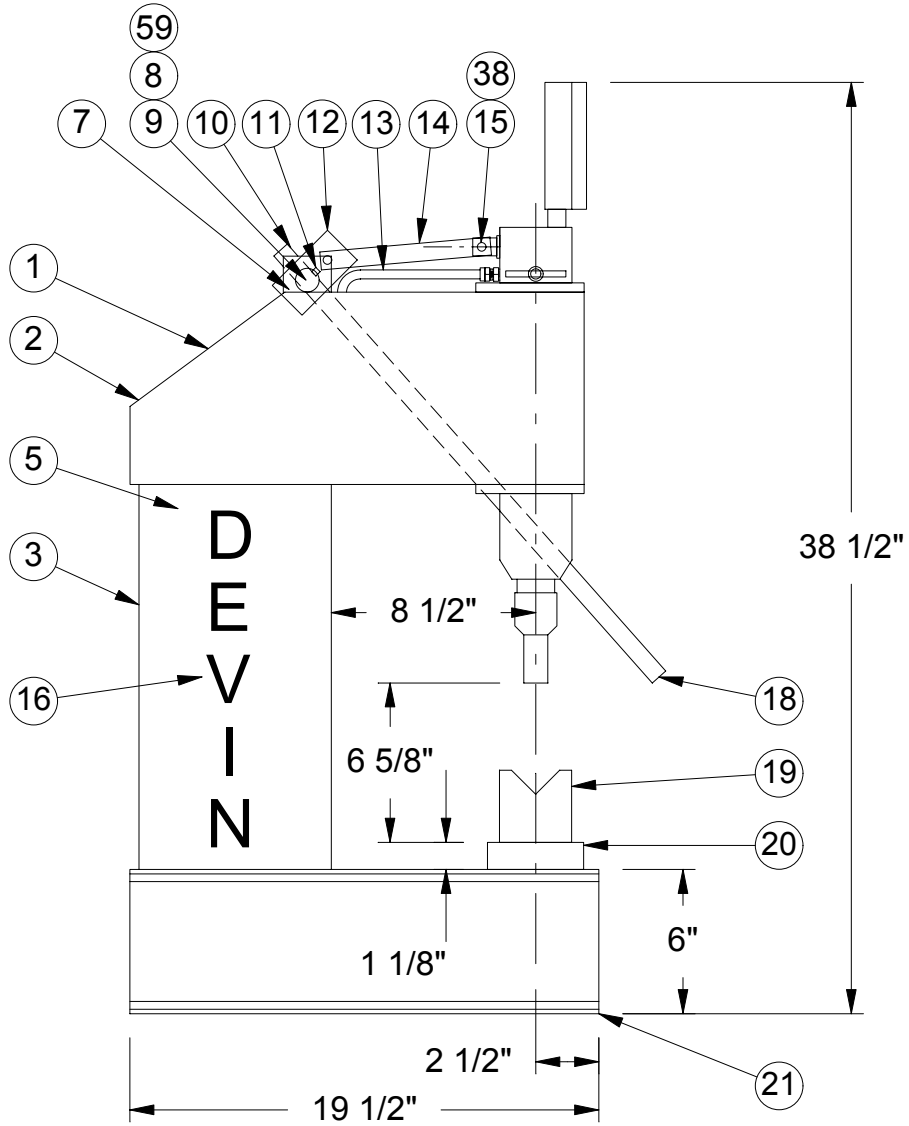

LP-500 10 TON ARBOR PRESS

DEVIN LP-500 PARTS LIST

ITEM	PART NUMBER	NO. REQ'D	NAME
1	P-500-3-10	1	COVER PLATE
2	P-500-3-11	4	COVER PLATE SCREW
3	P-500-9-1	1	MODEL & SERIAL NO. PLATE
5	P-500-3-9	2	SIDE COVER PLATE
6	P-500-6-12	1	OIL RESERVOIR (NOT SHOWN)
7	P-500-6-10	1	SCREW, PUMP LEVER
8	P-500-6-1	1	SHAFT, PUMP HANDLE
9	P-500-6-13	1	THUMB SCREW, SHAFT
10	P-500-6-7	1	RING, HANDLE
11	P-500-6-9	1	KEY, LEVER
12	P-500-6-2	1	LEVER, SHAFT
13	P-500-6-15	1	TUBE, SUCTION
14	P-500-6-4	2	LINK, PLUNGER
15	P-500-6-5	2	PIN, LINK
16	P-500-8-1	1	DECAL SET
18	P-500-6-3	1	PUMP HANDLE
19	P-500-7-2	2	"VEE" BLOCK
20	P-500-7-1	1	REST PLATE
21	P-500-3	1	PRESS FRAME
24	P-500-6-17	2	SUCTION FITTING W/ SLEEVE AND NUT
27	P-500-4-2	1	PUMP PLUNGER
28	P-500-4-3	1	PLUNGER SLEEVE
29	P-500-4-17	1	PLUNGER PACKING
30	P-500-4-4	1	SLEEVE GASKET
31	P-500-4-1	1	PUMP BODY
32	P-500-4-16	2	BALL, INLET & DISCHARGE
33	P-500-4-12	1	PLUG, INLET VALVE HOLE
34	P-500-4-6	1	SPRING, DISCHARGE VALVE
35	P-500-4-11	1	PLUG, DISCHARGE VALVE HOLE
36	P-500-4-8	1	"O"RING, RELEASE VALVE
38	P-500-6-8	4	SNAP RING, LINK PIN
39	P-500-5-12	1	"O"RING, CYLINDER SEAL
40	P-500-5-2	1	PACKING, PISTON
41	P-500-5-4	1	PISTON
42	P-500-5-3	1	SCREW, PISTON
46	P-500-5-6	1	RAM
47	P-500-5-5	1	PISTON RETURN SPRING
48	P-500-5-1	1	CYLINDER
49	P-500-5-15	1	WIPER WASHER
50	P-500-5-14	1	RAM WIPER
51	P-500-5-7	1	CYLINDER HEAD
52	P-500-5-9	1	RETAINING RING, RAM EXTENSION
53	P-500-5-8	1	RAM EXTENSION
54	P-500-7-3	1	GAGE, PRESSURE
56	P-500-4-7	1	SPRING, SAFETY VALVE